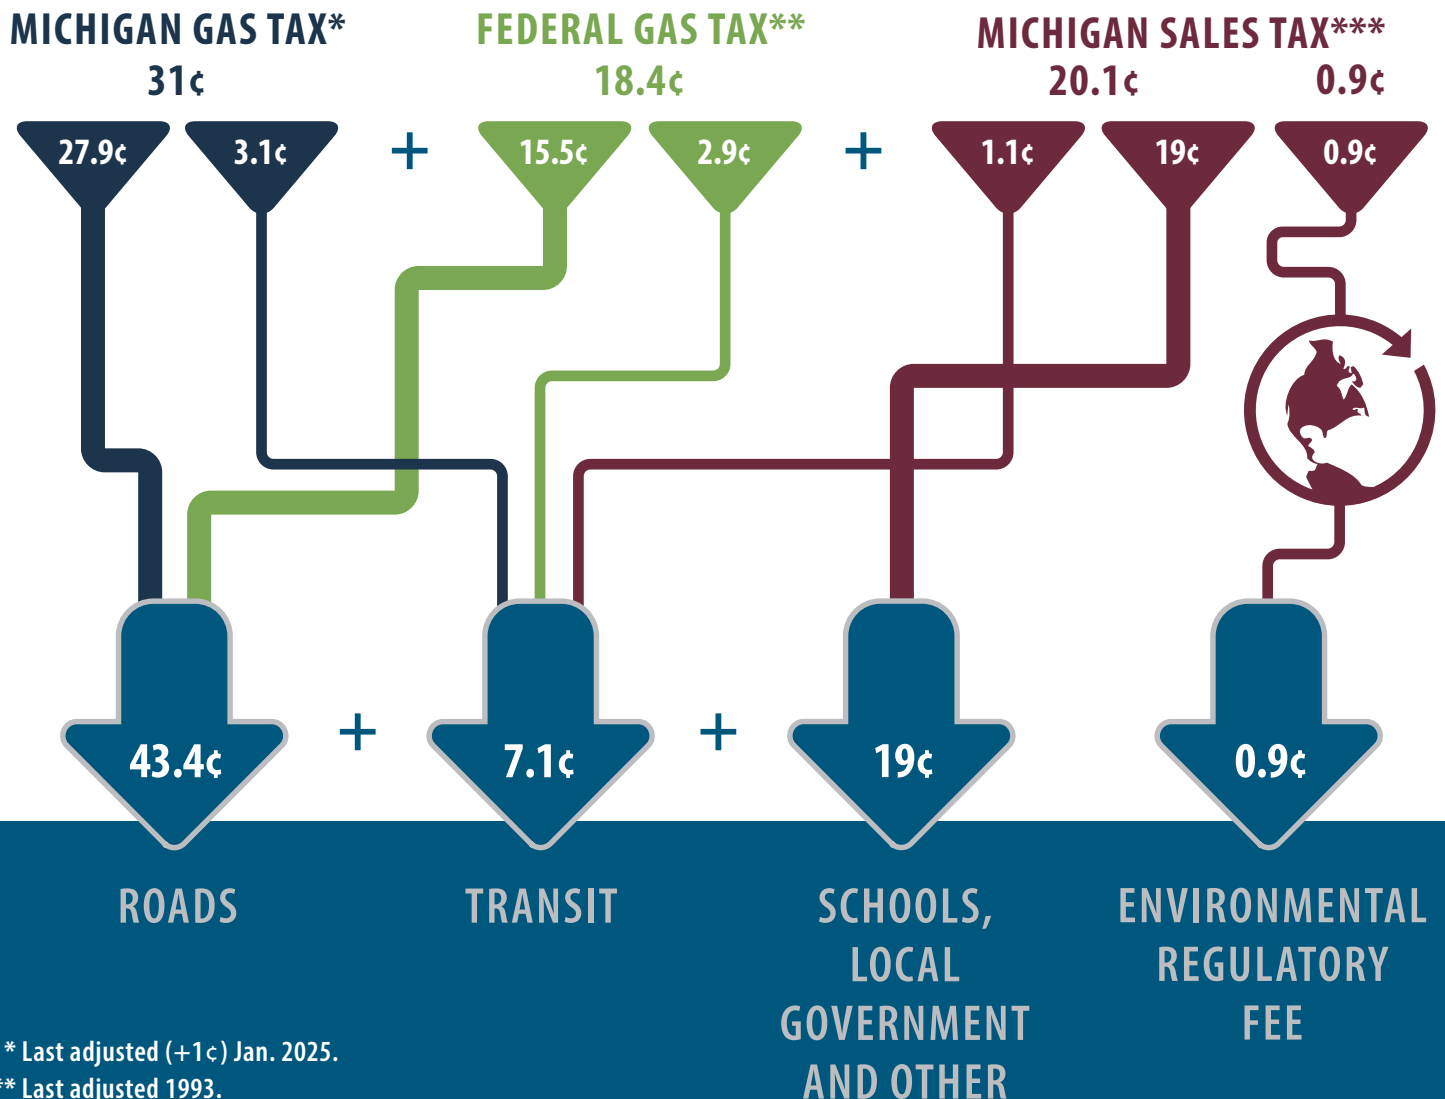

Taxes on Gasoline

...assuming \$3.50/gallon, nothing changes

* Last adjusted (+1¢) Jan. 2025.

** Last adjusted 1993.

*** Does not go to roads.